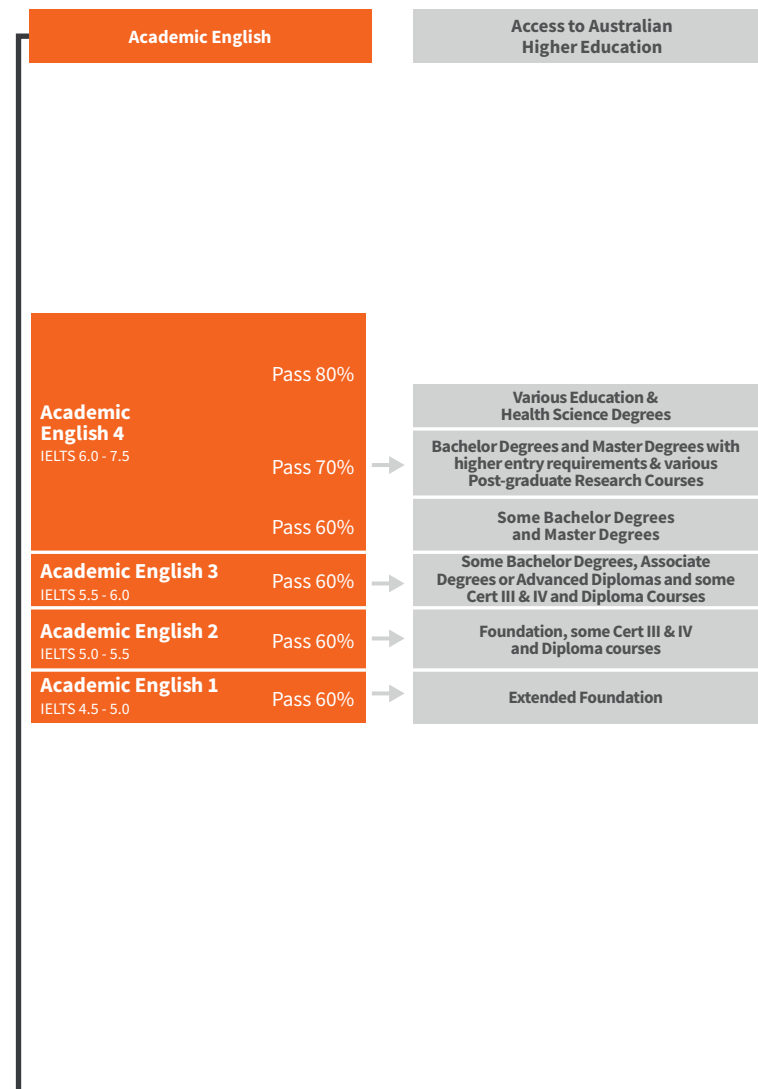

Course progression from General English, Cambridge and IELTS Preparation to Academic English

IELTS	CEFR	Online Quiz Score	General English	Cambridge Preparation	IELTS Preparation	Academic English	
8.5	C2	51-54		C2 Proficiency Leads to AE 4			
8.0							
7.5	C1	41-50	Advanced Leads to AE 4	C1 Advanced Leads to AE 4	Advanced Leads to AE 4	Academic English 4 IELTS 6.0 - 7.5 Pass 80%	
7.0							
6.5							
6.0	B2	31-40	Upper-Intermediate Leads to AE 3 and AE 4	B2 First Leads to AE 3 and AE 4	Upper-Intermediate Leads to AE 3 and AE 4	Academic English 3 IELTS 5.5 - 6.0 Pass 60%	
5.5							
5.0	B1	21-30	Intermediate Leads to AE 2	B1 Preliminary Leads to AE 2	Intermediate Leads to AE 2	Academic English 2 IELTS 5.0 - 5.5 Pass 60%	
4.5							
4.0							
	A2	6-15	Elementary				
	A1	0-5	Beginner Contact us for advice				

For illustration purposes and pathway partners may change entry requirements.

Course progression from Academic English to your Pathway Partner

For further information refer to our Direct Entry Partner List.